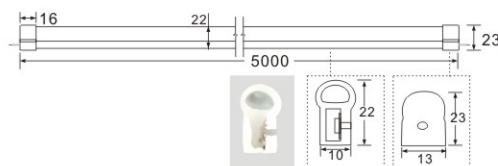

LED Neon Tube RGB

LED FLEXIBLE STRIP

- » Integrated molding technique with silicon
- » UV protection
- » High temperature resistance
- » Uniform color temperature
- » Arbitrary bending

ITEM NO.	LEDs/m	WATTAGE/m	DIMENSION	Lm/W	IP RATE	PF	CRI	PACKAGE
RNS-5050-60-12/24-RGB	5050 60pcs	14.5W	5000*15*26mm	-	IP65	0.9	≥80	5m/roll

Decoder

Decoder: RPX24500
 Supply voltage: DC12V/24V
 Power output: 5A*4CH

LED NEON TUBE

RNS-2835

LED Neon Tube Back-Lite

ITEM NO.	RNS-2835-120-12/24
LEDs/m	2835 120pcs
WATTAGE/m	12W
DIMENSION	L5000*W14*H16mm
Lm/W	950-1209lm
CUTTABLE	Every 3LEDs/25mm
PF	0.9
CRI	≥80
PACKAGE	5m/roll

RNS-2835

LED Neon Tube Side-Lite

ITEM NO.	RFS-2835-120-12/24SN
LEDs/m	335 120pcs
WATTAGE/m	10W
DIMENSION	L5000*W6*H12mm
Lm/W	950-1209lm
CUTTABLE	Every 3LEDs/25mm
PF	0.9
CRI	≥80
PACKAGE	5m/roll

RNS-5050-RGB

LED Neon Tube RGB

ITEM NO.	RNS-5050-60-12/24-RGB
LEDs/m	500 60pcs
WATTAGE/m	14.5W
DIMENSION	L5000*W10*H22mm
Lm/W	--
CUTTABLE	Every 3LEDs/100mm
PF	0.9
CRI	≥80
PACKAGE	5m/roll

RNS-2835-HV-D

High Voltage LED Neon Tube Double Side