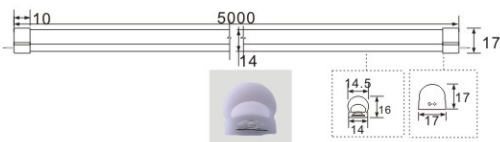

# LED Neon Tube Back-Lite LED FLEXIBLE STRIP

- » Integrated molding technique with silicon
- » UV protection
- » High temperature resistance
- » Uniform color temperature
- » Arbitrary bending

ITEM NO.	LEDs/m	WATTAGE/m	DIMENSION	Lm/W	IP RATE	PF	CRI	PACKAGE
RNS-2835-120-12/24	2835 120pcs	12W	5000*12*13mm	80-100lm	IP65	0.9	≥80	5m/roll

## RNS-2835

LED Neon Tube Back-Lite

ITEM NO.	RNS-2835-120-12/24
LEDs/m	2835 120pcs
WATTAGE/m	12W
DIMENSION	L5000*W14*H16mm
Lm/W	950-1209lm
CUTTABLE	Every 3LEDs/25mm
PF	0.9
CRI	≥80
PACKAGE	5m/roll

## RNS-2835

LED Neon Tube Side-Lite

ITEM NO.	RFS-2835-120-12/24SN
LEDs/m	335 120pcs
WATTAGE/m	10W
DIMENSION	L5000*W6*H12mm
Lm/W	950-1209lm
CUTTABLE	Every 3LEDs/25mm
PF	0.9
CRI	≥80
PACKAGE	5m/roll

## RNS-2835-HV-D

High Voltage LED Neon Tube Double Side

ITEM NO.	RNS-2835-120-220-D
LEDs/m	2835 120pcs
WATTAGE/m	9W
DIMENSION	L10000*W18*H*8mm
Lm/W	800-100lm
CUTTABLE	Every 1000mm
PF	0.9
CRI	≥80
PACKAGE	100m/roll